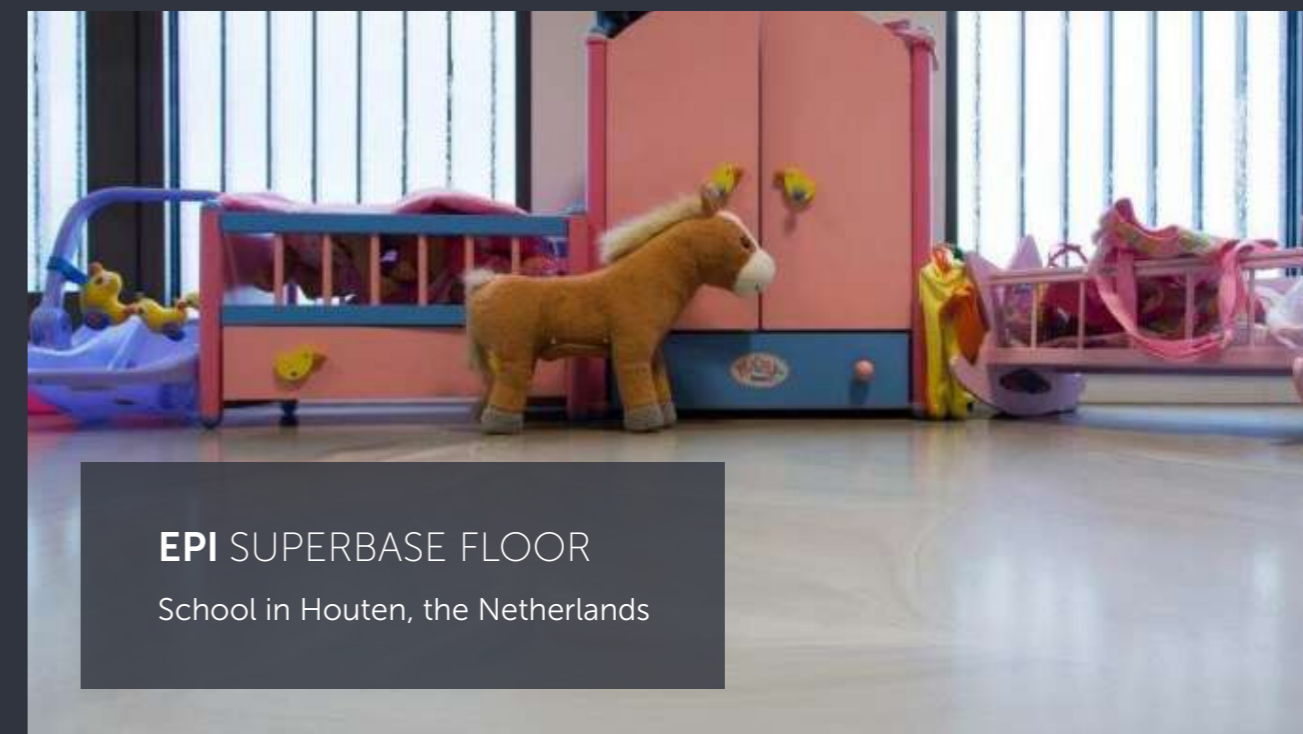

EPI SUPERBASE FLOOR
School in Houten, the Netherlands